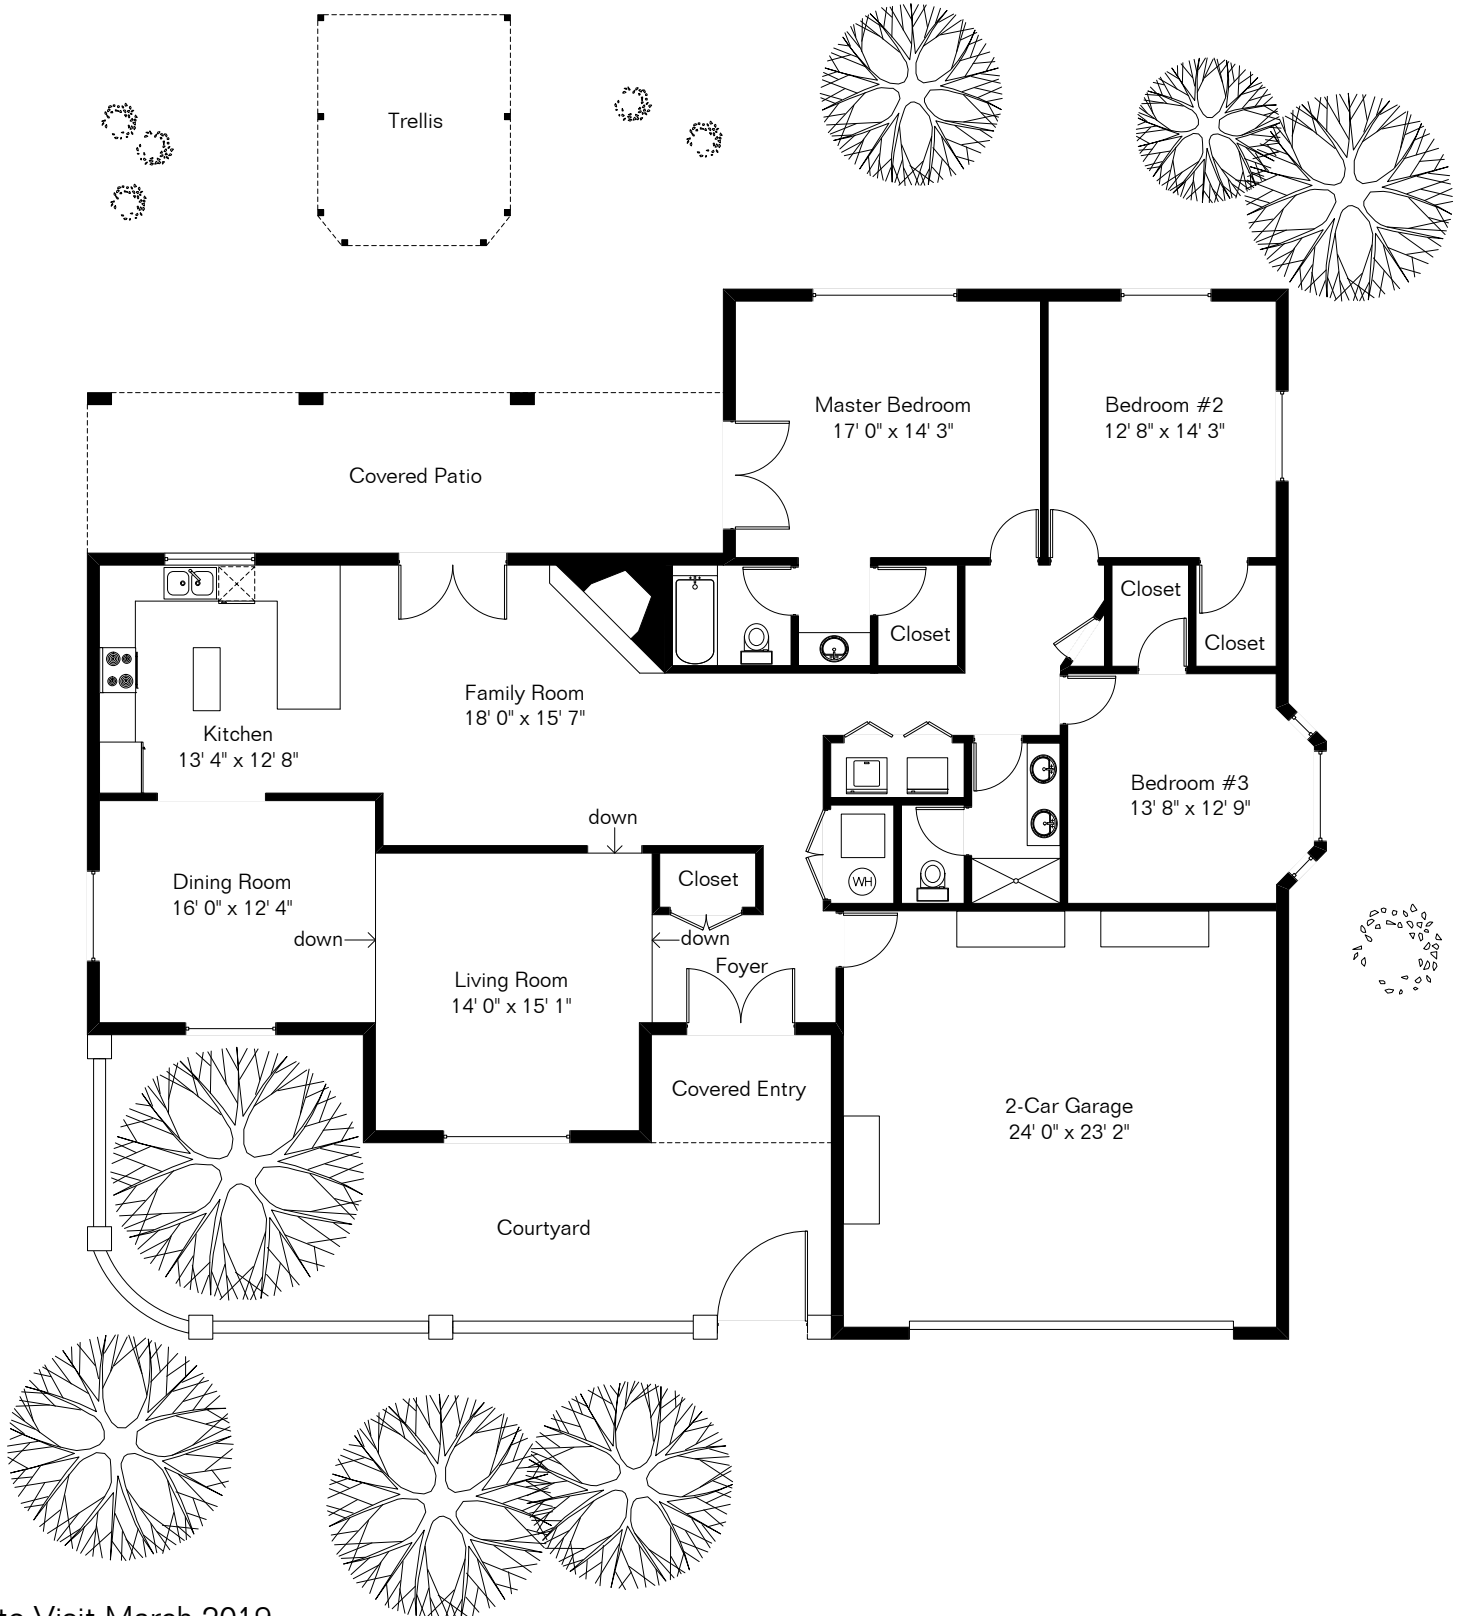

# 8209 E Big Horn Trail

The square footages and room size information are deemed to be reliable but are not guaranteed and should be independently verified.

Site Visit March 2019

0 ft. 6 ft. 10 ft. 20 ft.

Living Area 2,188 Sq Ft  
Garage 600 Sq Ft

Copyright 2019 Floor Plans First! LLC  
All Rights Reserved.

[www.FloorPlansFirst.com](http://www.FloorPlansFirst.com)

Toll Free (877) 887-1500  
Voice (520) 881-1500  
Fax (520) 791-7701